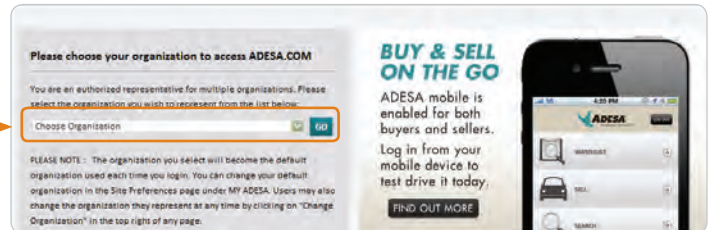

Step-by-step guide

ADESA[®] **DEALERBLOCKSM**

Bid now events or buy now pricing

QUICK SEARCH

ADESA[®].COM

QUICK SEARCH TOOLBAR

The smart way to find vehicles

Take advantage of the smart way to search for vehicles you are interested in on ADESA.com. Use our quick search box to find vehicles faster and more efficiently. With the quick search box, you can enter commonly used search words (or a combination of search words); our system will use your search parameters and provide the vehicles you're looking for.

1. LOG ON VIA ADESA.COM

- Enter your user ID and password.

IF YOU ARE NOT YET REGISTERED:

- Click REGISTER NOW.
- Complete and submit the online registration form; Customer Connection will then contact you to complete your registration information.

NOTE: Effective July 2013, for users associated to more than one organization, you will be prompted to choose an organization at your first log in. This will set the default for all subsequent logins. Users can change the default organization by accessing MY ADESA in the main navigation and then SITE PREFERENCES in the sub-navigation bar.

2. ACCESS QUICK SEARCH FIELD

- Once logged in, click on QUICK SEARCH field on the main navigation bar.
- Enter search word(s) in the search field.
- As you type, vehicles that match your search criteria automatically populate.
- The system shows how many results match your search.