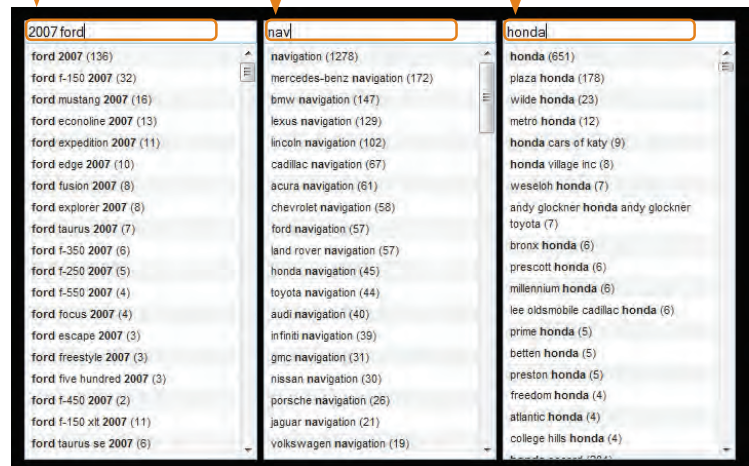

NOTE: Here are some examples of free-form text search words.

- Last six to ten digits of the VIN
- Year such as 96, 2000 and 2012
- Makes such as Ford, BMW and Toyota
- Model names such as Mustang, X5 and Corolla
- Series such as 5 Series, E Class and F-Series
- Sellers (exact match only) such as Audi Financial Services, Avis Budget and Wheels Inc.
- States such as AZ, CA and Florida
- Exterior colors such as black, gray and red
- Select vehicle options such as navigation, RWD, sunroof, cruise control and leather
- ADESA auction locations such as ADESA Boston or ADESA Des Moines

NOTE: Upon entering search word(s), the auto-complete feature may suggest additional search options; some examples are shown below. You can select from the suggested search options to further refine your search.

Typing in the search term '2007 ford' produces a list of Ford models from the 2007 model year. Also shown are the number of units for each model currently available on ADESA.

Typing in the search term 'nav' produces a list of searches for vehicle brands that include navigation.

Typing in the search term 'honda' produces a list of Honda dealers currently listing vehicles on ADESA.

FOR MORE INFORMATION

For more information, please visit the ADESA Help site at www.help.ADESA.com

QUESTIONS?

CALL: Customer Connection at 888-526-7326

EMAIL: customerconnection@adesa.com

CHAT: Live on www.adesa.com