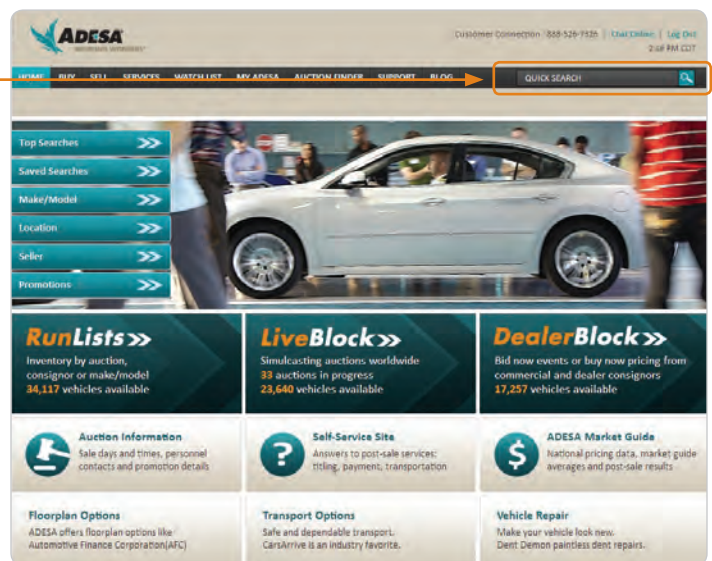

Step-by-step guide

ADESA[®] **DEALERBLOCKSM**

Bid now events or buy now pricing

QUICK SEARCH

ADESA[®].COM

QUICK SEARCH TOOLBAR

The smart way to find vehicles

Take advantage of the smart way to search for vehicles you are interested in on ADESA.com. Use our quick search box to find vehicles faster and more efficiently. With the quick search box, you can enter commonly used search words (or a combination of search words); our system will use your search parameters and provide the vehicles you're looking for.

NOTE: Effective July 2013, for users associated to more than one organization, you will be prompted to choose an organization at your first log in. This will set the default for all subsequent logins. Users can change the default organization by accessing MY ADESA in the main navigation and then SITE PREFERENCES in the sub-navigation bar.

2. ACCESS QUICK SEARCH FIELD

- Once logged in, click on QUICK SEARCH field on the main navigation bar.
- Enter search word(s) in the search field.
- As you type, vehicles that match your search criteria automatically populate.
- The system shows how many results match your search.

NOTE: The quick search box is available on every page for easy access.

NOTE: Here are some examples of free-form text search words.

- Last six to ten digits of the VIN
- Year such as 96, 2000 and 2012
- Makes such as Ford, BMW and Toyota
- Model names such as Mustang, X5 and Corolla
- Series such as 5 Series, E Class and F-Series
- Sellers (exact match only) such as Audi Financial Services, Avis Budget and Wheels Inc.
- States such as AZ, CA and Florida
- Exterior colors such as black, gray and red
- Select vehicle options such as navigation, RWD, sunroof, cruise control and leather
- ADESA auction locations such as ADESA Boston or ADESA Des Moines