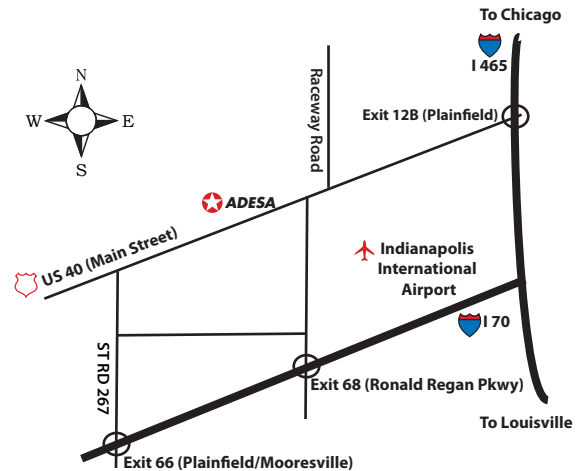

LODGING.

ADESA Indy has many hotels conveniently located within the Plainfield area, with special rates for our customers. Below are a few you may choose from or call for more options.

Staybridge Suites (off I70, Exit 66)
$89/night, 317-839-2700

Omni (downtown Indy)
$151/night, 317-634-6664

Cambria Suites (off I70, Exit 66)
$95/night, 317-279-2394

Crown Plaza (off I465, Exit 12B)
$89/night, 317-244-6861

Holiday Inn Express (off I70, Exit 66)
$79/night, 317-839-9000

Best Western Atrea (off I70, Exit 66)
$79/night, 317-837-7500

DRIVING

Here are some simple directions to ADESA Indianapolis. Of course, you can always call us for more details

From Chicago: Take 65 South to 465 South to Exit 12B (US 40 West). We are 5 miles down on the right.

From Terre Haute: 70 East to Exit 66 (Plainfield/Mooresville). Go North on ST RD 267 to US 40 East. We are approximately 2 miles down on the left.

From Cincinnati: 74 North to 465 West, becomes 465 North. Take Exit 12B (US 40 West). We are 5 miles down on the right.

From Louisville: 65 South to 465 West, becomes 465 North. Take Exit 12B (US 40 West). We are 5 miles down on the right.

From the Airport: Take Ronald Regan Pkwy North to US 40. Turn left onto US 40. We are on the immediate right passed the Speedway Gas Station.

We will be happy to schedule airport/hotel pick-up or your hotel accommodations. Just give us a call. 317-838-8000, ask for Marketing or Dealer Services.