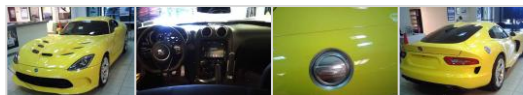

**CHRYSLER**  
CAPITAL®

THE **TIME** IS  
**NOW**

The start of a brand new day at the auction means the time is now to look for Chrysler Group off-lease vehicles certified to meet the exacting standards you expect.

**2013 Dodge Viper SRT** running in the B lane at ADESA Long Island on **April 24.**

- Vin 1C3ADEAZ2DV400562
- 2,660 miles
- Run number B31

ADESA Long Island • 631-205-5000 • [ADESA.com/longisland](http://ADESA.com/longisland)