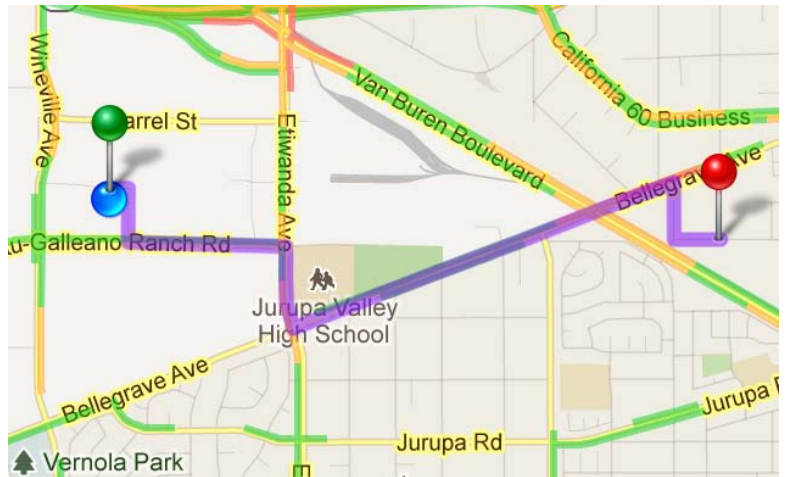

## Directions to ADESA Los Angeles- Galena Lot (Specialty Sale location)

Directions from the Main Lot

1. Head East on Nino Way
2. Right on Madalena Dr.
3. Left on Cantu Galleano Ranch Rd
4. First right onto Etiwanda Ave.
5. First left onto Bellgrave Ave.
6. Right onto Rutile St.
7. First left onto Galena St.

The Galena Lot will be on the right.

**ADESA Los Angeles's  
Specialty Sales will be held at  
1 p.m. on the third Wednesday of  
every month at  
9700 Galena St. Riverside  
CA 92509**

**ADESA LIVEBLOCK.** Simulcasting Worldwide ▶ Join the bidding LIVE, online at [ADESA.com](http://ADESA.com)

**ADESA Los Angeles**  
11625 Nino Way  
Mira Loma, California 91752  
951-361-9400  
Fax 909-361-0595

[ADESA.com/losangeles](http://ADESA.com/losangeles)