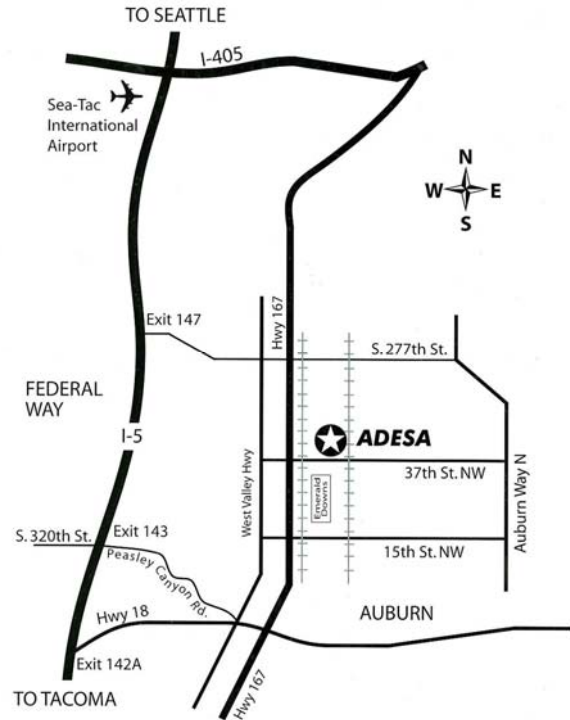

DIRECTIONS AND TRAVEL INFO.

FLYING?

The Seattle-Tacoma International Airport is just 20 minutes away from ADESA Seattle. We even offer free shuttle service to and from the airport!

LODGING?

Looking for a place to stay? ADESA Seattle is located in north Auburn with a variety of lodging. We also have corporate rates with many hotels that might meet your preference and your budget! Here are a few:

Courtyard by Marriott (Federal Way) **253-529-0200**
Hilton Hotel (SeaTac Airport) **206-244-4800**
DoubleTree Hotel (SeaTac Airport) **206-246-8600**
Fairfield Inn by Marriott (SeaTac Airport) **206-824-9909**
Comfort Inn (Auburn) **253-333-8888**

DRIVING?

You can always give us a call if you're lost and/or need directions to our auction. Below are the driving directions from the Seattle-Tacoma International Airport to ADESA Seattle:

1. Start out going EAST toward INTERNATIONAL BLVD/ WA-99 S/ PACIFIC HWY S.
2. Turn RIGHT onto INTERNATIONAL BLVD/ WA-99 S/ PACIFIC HWY S. Continue to follow WA-99 S/ PACIFIC HWY S.
3. Turn SLIGHT LEFT onto S KENT DES MOINES RD/ WA-516 E.
4. Turn RIGHT onto WASHINGTON AVE S/ W VALLEY HWY/ 68TH AVE S. Continue to follow W VALLEY HWY S.
5. Turn LEFT onto 37TH ST NW.
6. End at 621 37th St NW Auburn, WA 98001-2412

Call us! We can arrange hotel accommodations and/or schedule shuttle pick-ups!

253-735-1600 Ask for Dana or Linda
For travel reimbursements, ask for Annie