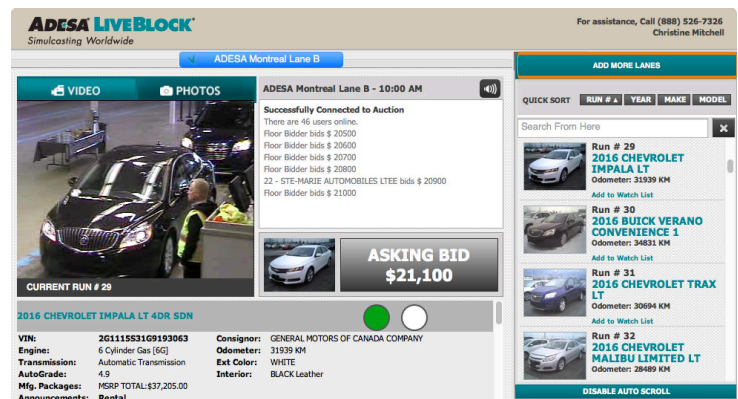

3. VIEW THE INVENTORY

- When you join the Northern Exposure sale, you will see the host site, ADESA Toronto, on the top left
- Click the "ADD MORE LANES" button to select a lane to Watch. You will need to add ADESA Toronto - Lane B